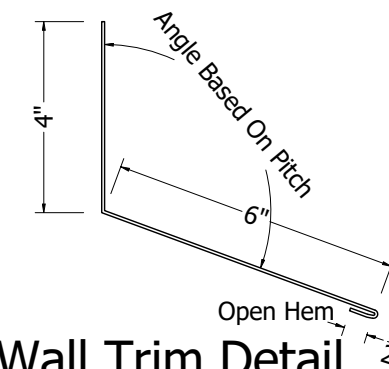

Counter Flashing Section
Scale 3"=1'

Isometric View

Outside Closure Foam

Counter Flashing

End Wall Trim Detail

942 Blanche Street
Jacksonville, FL 32204
(904)799-6499

This Page contains general application details.
Actual Installation may require additional items
based on good roofing practices

Description: Spanish Tile
Counter Flashing Detail