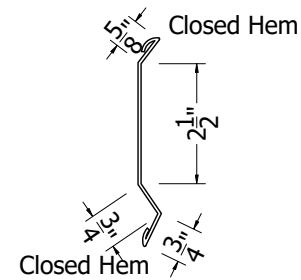

Counter Flashing Section
Scale 3"=1'

Isometric View

Outside Closure Foam

Counter Flashing

End Wall Trim Detail

942 Blanche Street
Jacksonville, FL 32204
(904)799-6499

This Page contains general application details.
Actual Installation may require additional items
based on good roofing practices

Description: Spanish Tile
Counter Flashing Detail