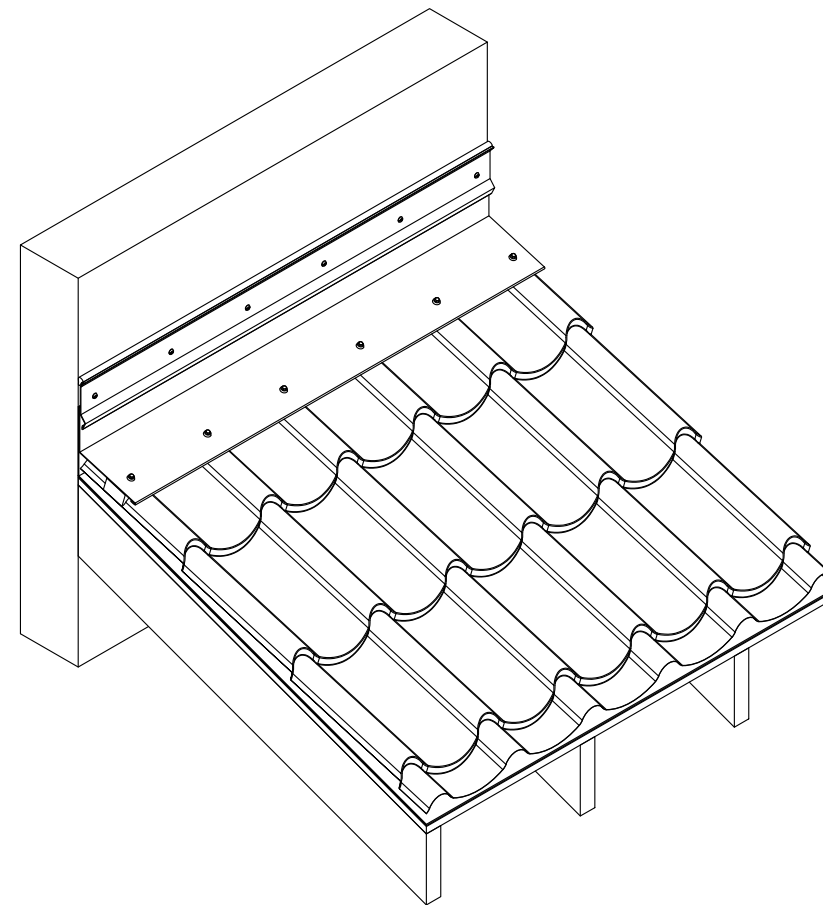

Counter Flashing Section
Scale 3"=1'

Isometric View

Outside Closure Foam

Counter Flashing

End Wall Trim Detail

942 Blanche Street
Jacksonville, FL 32204
(904)799-6499

This Page contains general application details.
Actual Installation may require additional items
based on good roofing practices

Description: Spanish Tile
Counter Flashing Detail