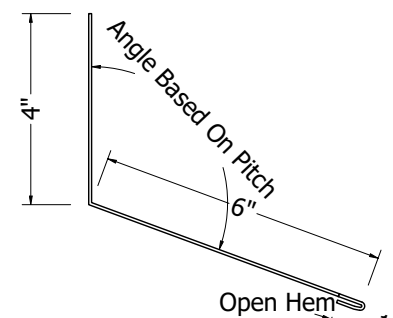

Isometric View

Outside Closure Foam

Reglet Flashing Detail
Scale 3"=1'

Closed Hem

Reglet Flashing

Open Hem

End Wall Trim Detail

942 Blanche Street
Jacksonville, FL 32204
(904)799-6499

This Page contains general application details.
Actual Installation may require additional items
based on good roofing practices

Description: Spanish Tile
Endwall Reglet Flashing Detail