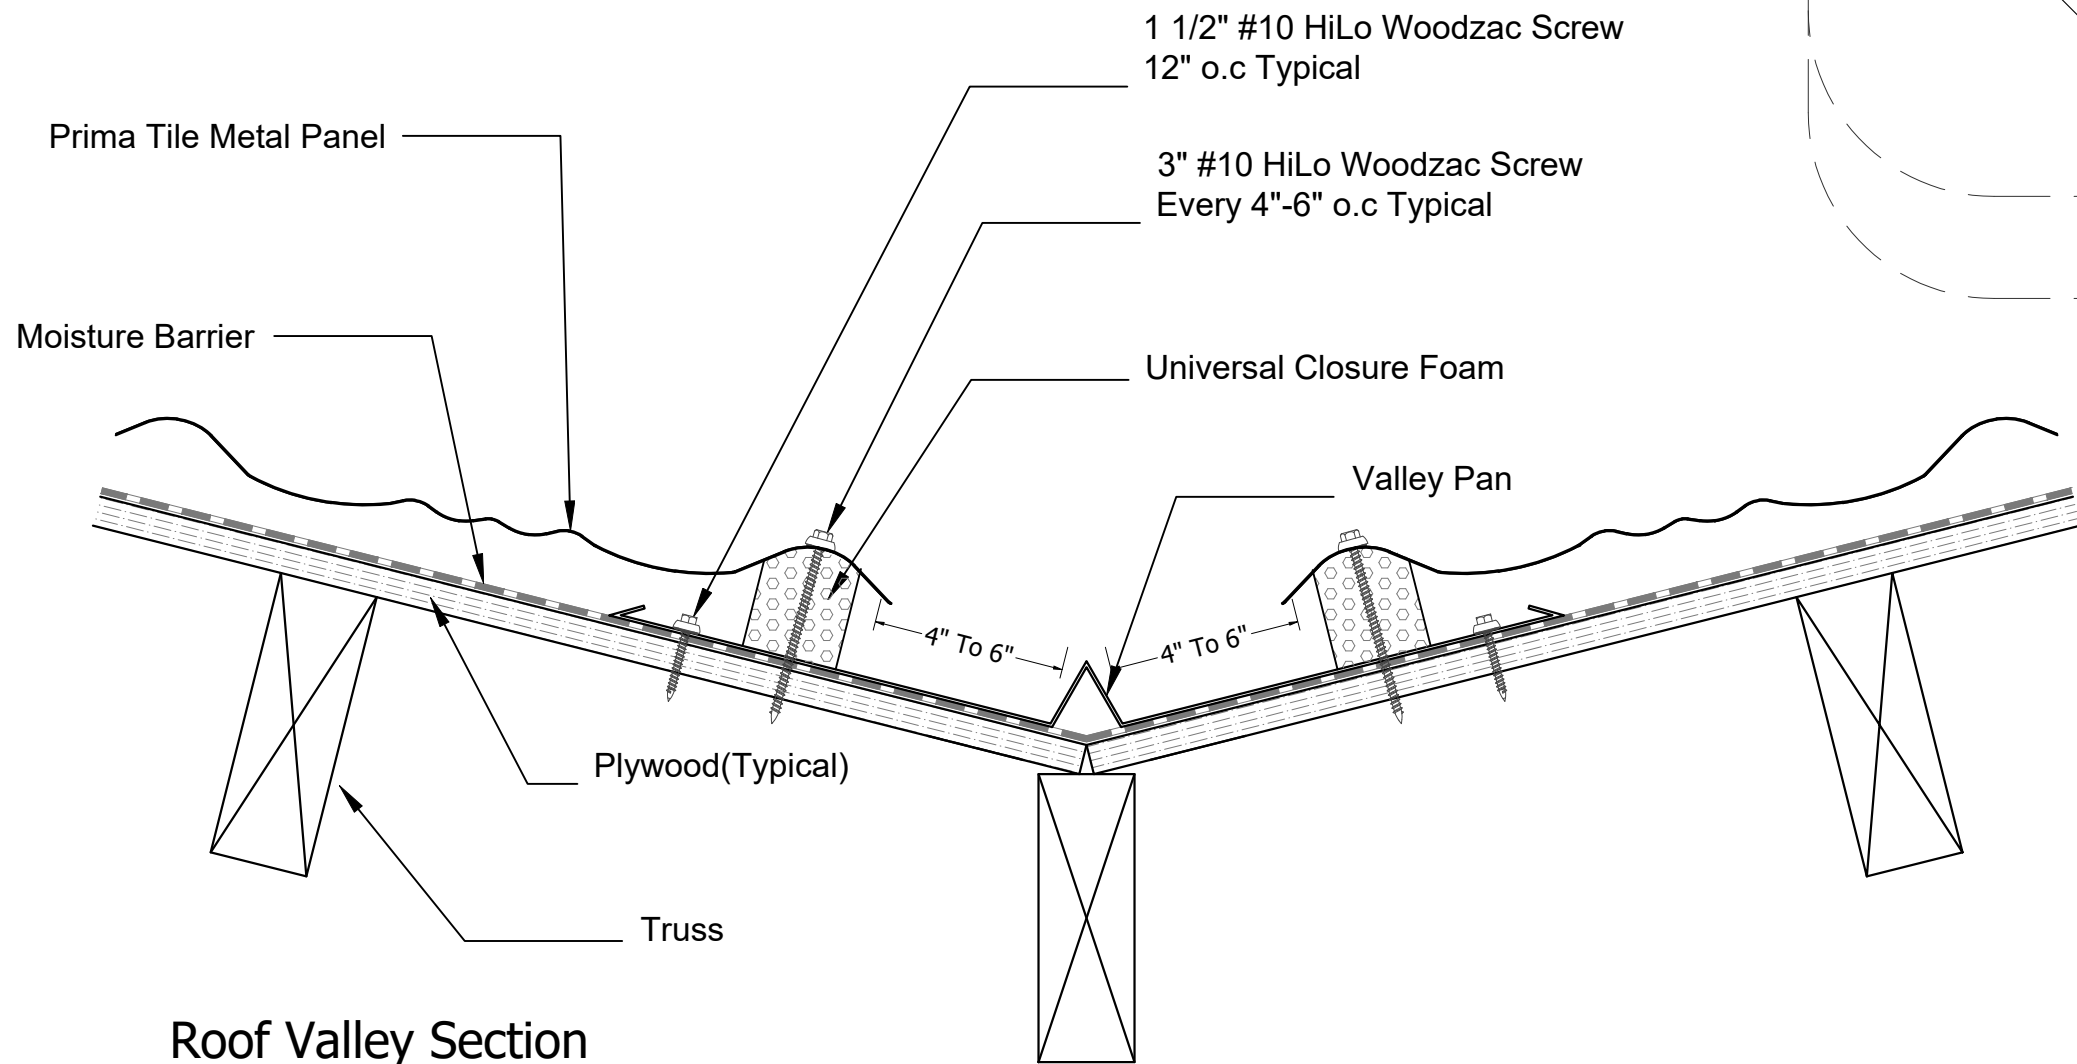

Isometric View

Roof Valley Section
Scale 1.5"=1'

942 Blanche Street
Jacksonville, FL 32204
(904)799-6499

This Page contains general application details.
Actual Installation may require additional items
based on good roofing practices

Description: Prima Tile
Valley Flashing Detail