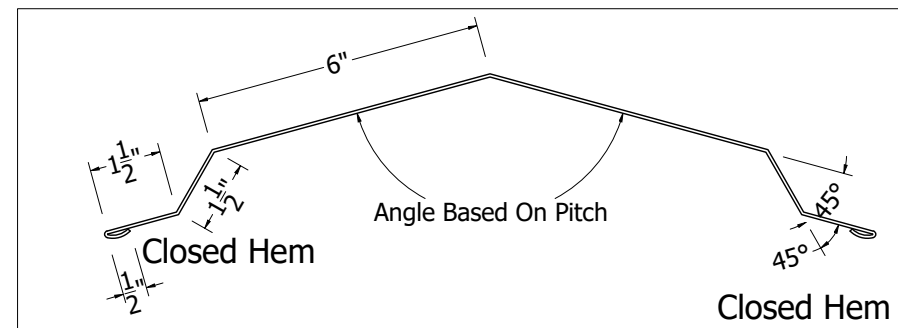

Isometric View

Step Ridge Cap Detail

942 Blanche Street  
Jacksonville, FL 32204  
(904)799-6499

This Page contains general application details.  
Actual Installation may require additional items  
based on good roofing practices

Description: Prima Tile  
Step Cap detail