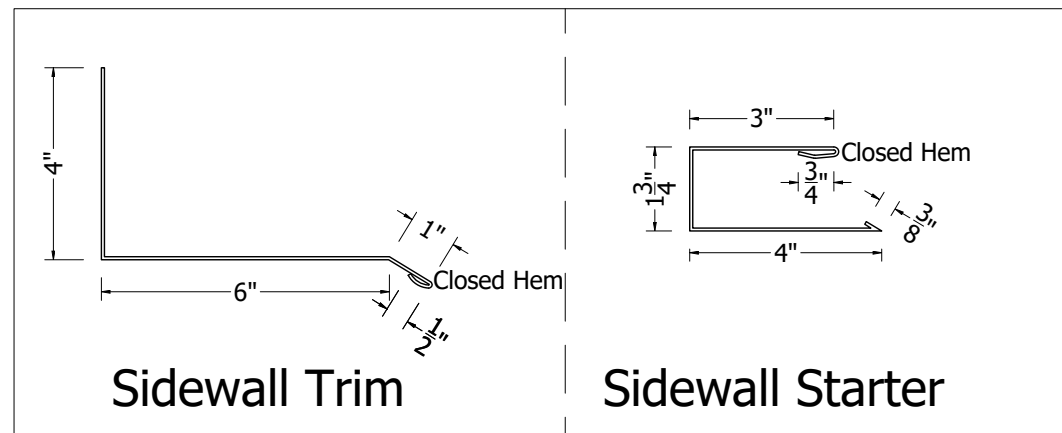

Sidewall Trim Section
Scale 3"=1'

Isometric View

942 Blanche Street
Jacksonville, FL 32204
(904)799-6499

This Page contains general application details.
Actual Installation may require additional items
based on good roofing practices

Description: Prima Tile
Sidewall Trim Detail