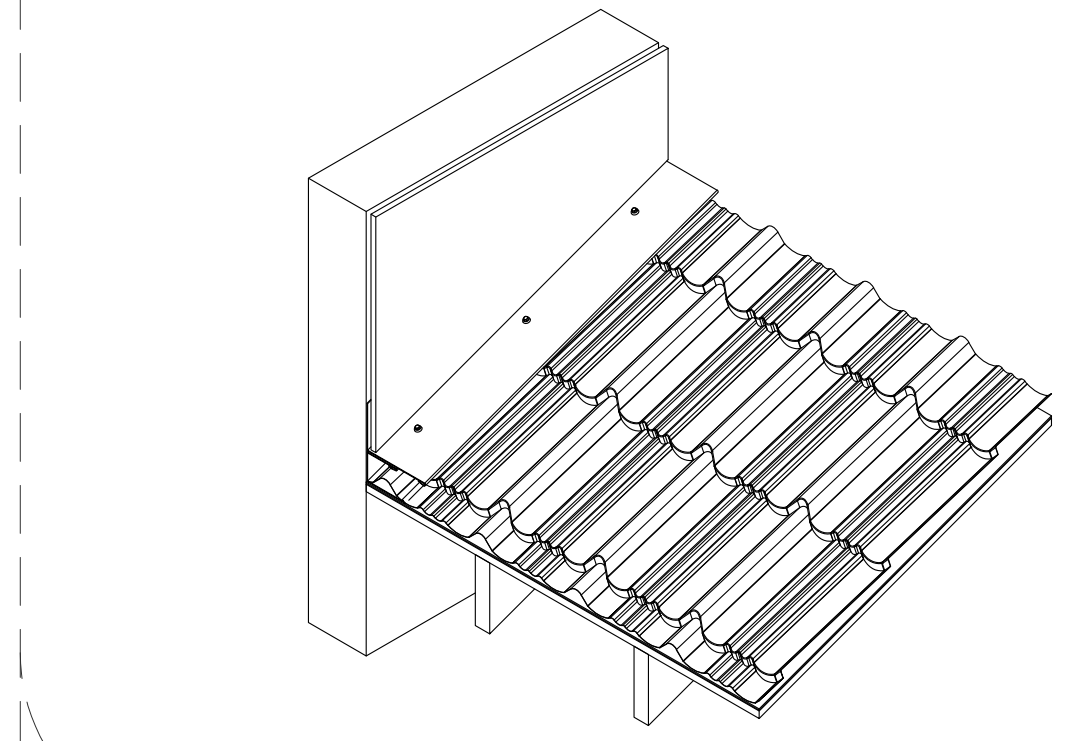

Sidewall Trim Section
Scale 3"=1'

Isometric View

942 Blanche Street
Jacksonville, FL 32204
(904)799-6499

This Page contains general application details.
Actual Installation may require additional items
based on good roofing practices

Description: Prima Tile
Sidewall Trim Detail