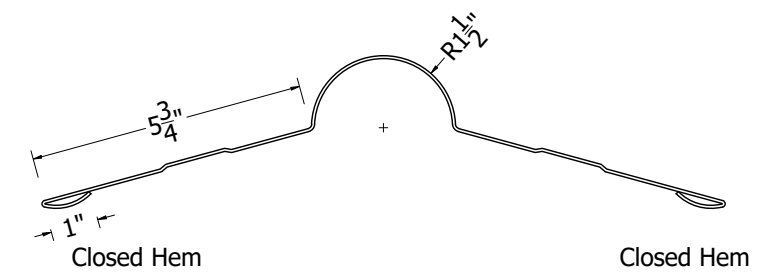

**Isometric View**

**Rolled Ridge Cap Detail**

942 Blanche Street  
 Jacksonville, FL 32204  
 (904)799-6499

This Page contains general application details.  
 Actual Installation may require additional items  
 based on good roofing practices

Description: Prima Tile  
 Rolled Ridge Cap Detail