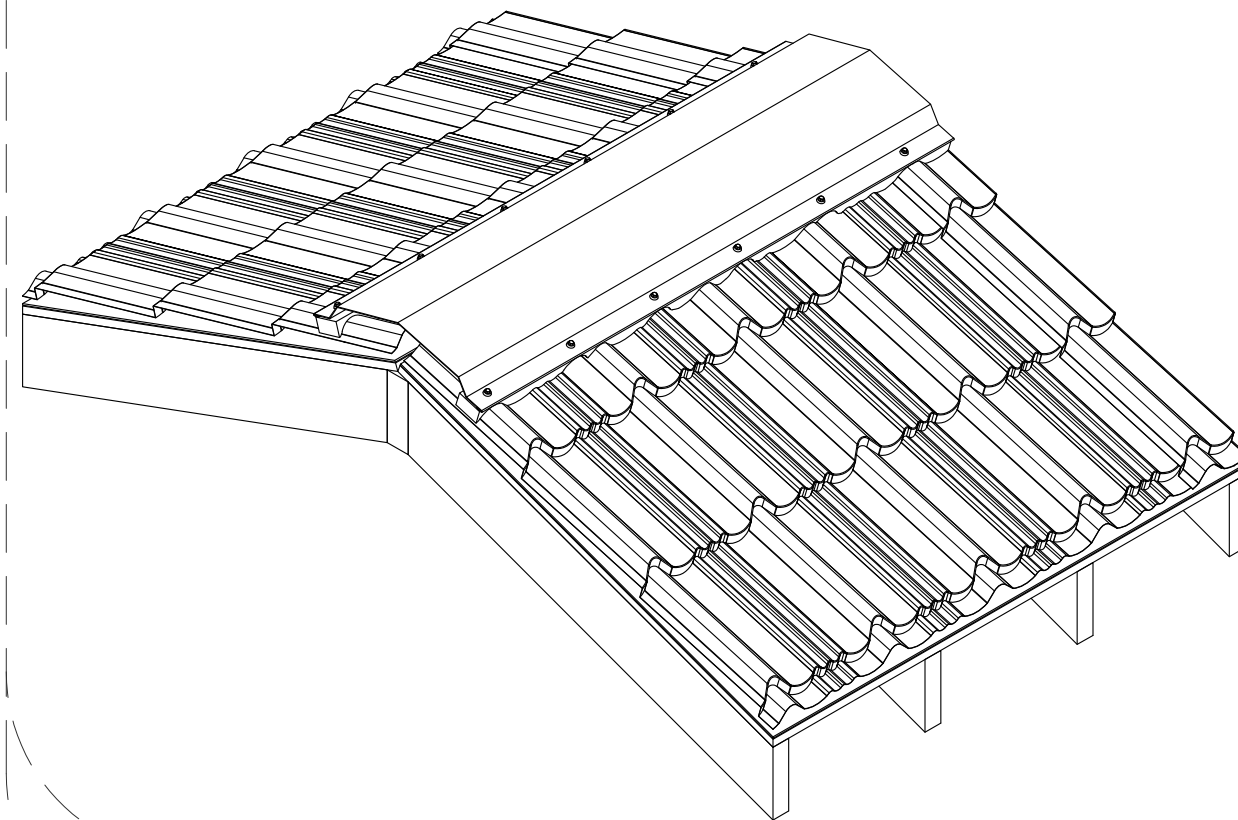

Roof Ridge Section
Scale 3"=1'

Isometric View

Formed Ridge Cap Detail

EZ Vent-N-Closure

Step Ridge Cap Detail

942 Blanche Street
Jacksonville, FL 32204
(904)799-6499

This Page contains general application details.
Actual Installation may require additional items
based on good roofing practices

Description: Prima Tile
Ridge Ventilation