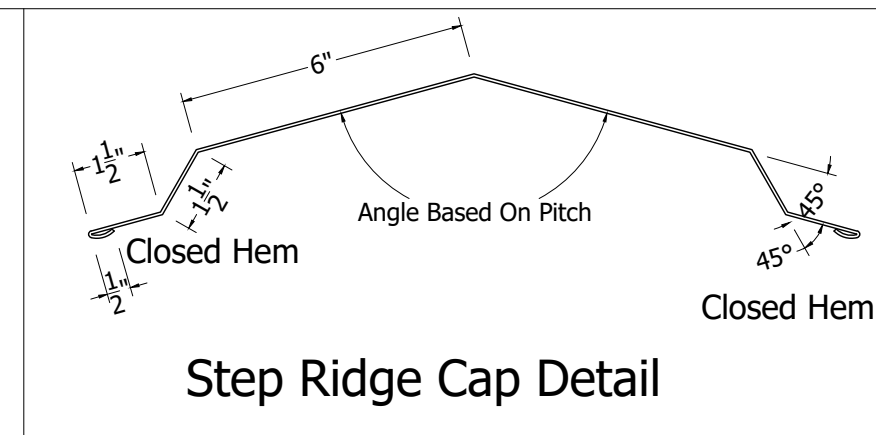

Roof Ridge Section
Scale 3"=1'

Isometric View

Formed Ridge Cap Detail

EZ Vent-N-Closure

Step Ridge Cap Detail

942 Blanche Street
Jacksonville, FL 32204
(904)799-6499

This Page contains general application details.
Actual Installation may require additional items
based on good roofing practices

Description: Prima Tile
Ridge Ventilation