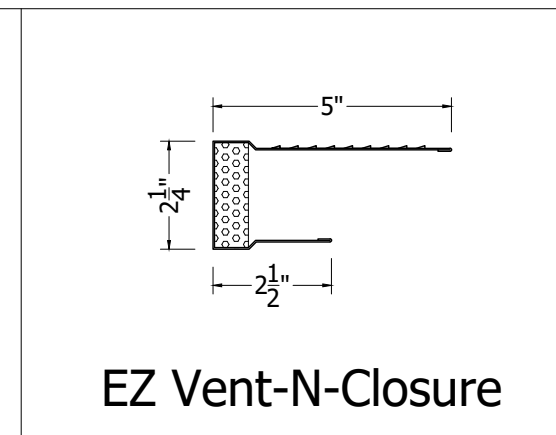

Roof Ridge Section
Scale 3"=1'

Isometric View

Formed Ridge Cap Detail

EZ Vent-N-Closure

Step Ridge Cap Detail

942 Blanche Street
Jacksonville, FL 32204
(904)799-6499

This Page contains general application details.
Actual Installation may require additional items
based on good roofing practices

Description: Prima Tile
Ridge Ventilation