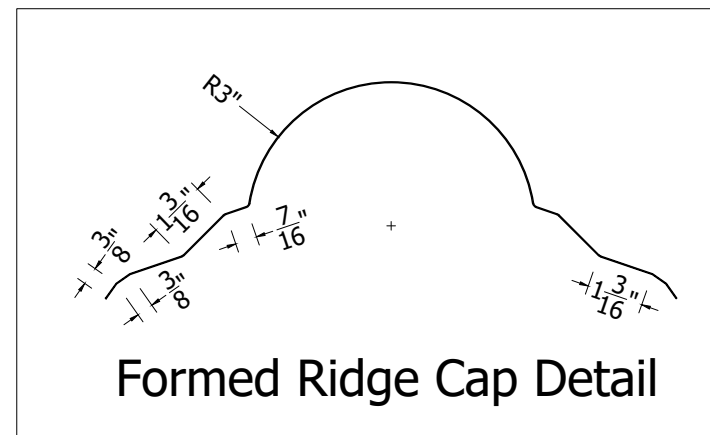

Roof Ridge Section
Scale 3"=1'

Isometric View

Formed Ridge Cap Detail

EZ Vent-N-Closure

Step Ridge Cap Detail

942 Blanche Street
Jacksonville, FL 32204
(904)799-6499

This Page contains general application details.
Actual Installation may require additional items
based on good roofing practices

Description: Prima Tile
Ridge Ventilation