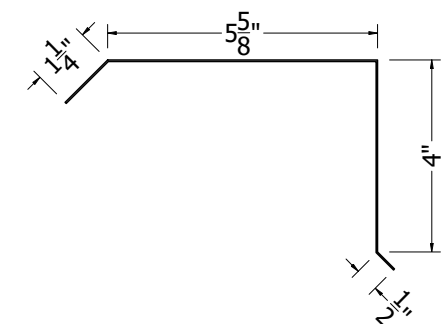

Isometric View

Rake Trim W/ Starter Section  
Scale 3"=1'

Rake Starter

Rake Trim Detail

942 Blanche Street  
Jacksonville, FL 32204  
(904)799-6499

This Page contains general application details.  
Actual Installation may require additional items  
based on good roofing practices

Description: Prima Tile  
Rake Trim W/ Starter Detail