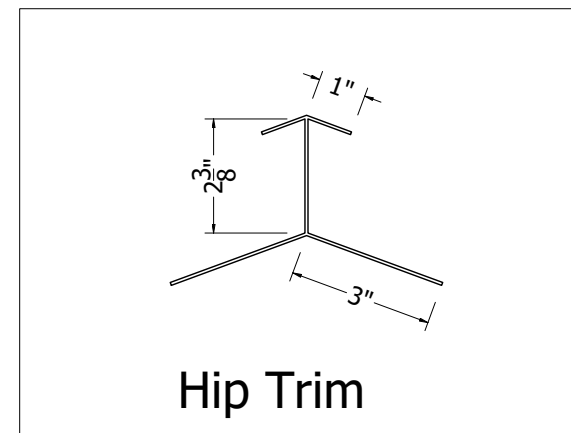

* Note: Must Install Hip Trim At All Hip To Ridge Connections
Hip Trim Flashing Are 4' Long

942 Blanche Street
Jacksonville, FL 32204
(904)799-6499

This Page contains general application details.
Actual Installation may require additional items
based on good roofing practices

Description: Prima Tile
Hip To Ridge Connection Detail