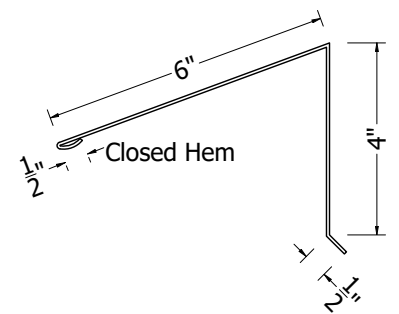

High Eave Trim Section
Scale 3"=1'

High Eave Trim Detail

942 Blanche Street
Jacksonville, FL 32204
(904)799-6499

This Page contains general application details.
Actual Installation may require additional items
based on good roofing practices

Description: Prima Tile
High Eave Trim Flashing