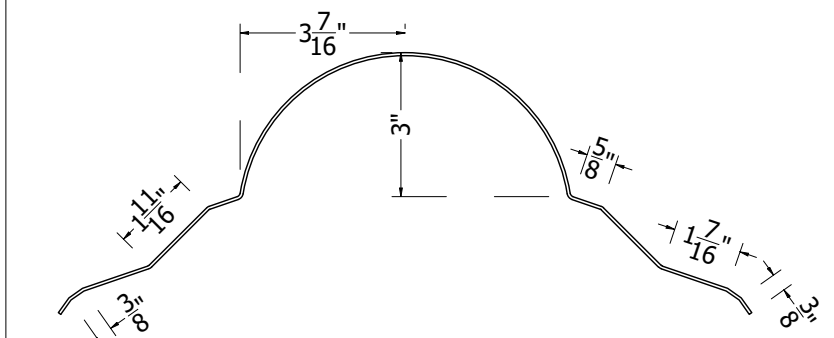

Isometric View

Outside Closure Foam

Formed Ridge Cap Detail

942 Blanche Street
Jacksonville, FL 32204
(904)799-6499

This Page contains general application details.
Actual Installation may require additional items
based on good roofing practices

Description: Prima Tile
Formed Ridge Cap detail