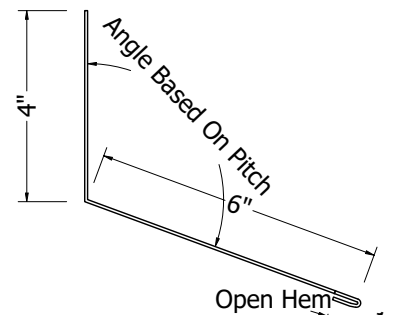

Isometric View

Outside Closure Foam

Reglet Flashing Detail  
Scale 3"=1'

Closed Hem

Reglet Flashing

Open Hem

End Wall Trim Detail

942 Blanche Street  
Jacksonville, FL 32204  
(904)799-6499

This Page contains general application details.  
Actual Installation may require additional items  
based on good roofing practices

Description: Prima Tile  
Endwall Reglet Flashing Detail