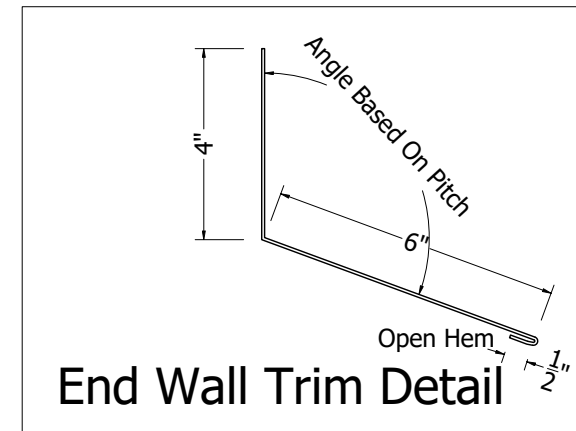

End Wall Section
Scale 3"=1'

Isometric View

Outside Closure Foam

End Wall Trim Detail

942 Blanche Street
Jacksonville, FL 32204
(904)799-6499

This Page contains general application details.
Actual Installation may require additional items
based on good roofing practices

Description: Prima Tile
End Wall Trim Flashing