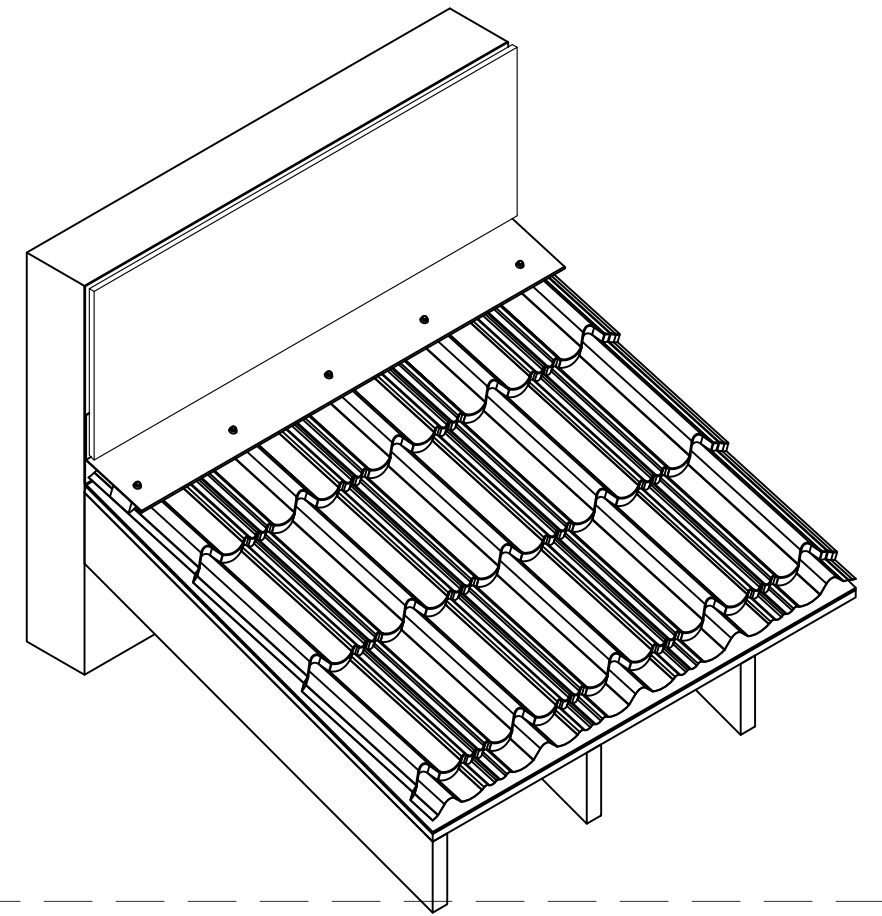

End Wall Section
Scale 3"=1'

Isometric View

Outside Closure Foam

End Wall Trim Detail

942 Blanche Street
Jacksonville, FL 32204
(904)799-6499

This Page contains general application details.
Actual Installation may require additional items
based on good roofing practices

Description: Prima Tile
End Wall Trim Flashing