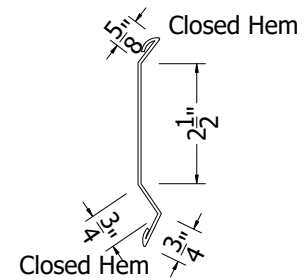

Counter Flashing Section
Scale 3"=1'

Isometric View

Outside Closure Foam

Counter Flashing

End Wall Trim Detail

942 Blanche Street
Jacksonville, FL 32204
(904)799-6499

This Page contains general application details.
Actual Installation may require additional items
based on good roofing practices

Description: Prima Tile
Counter Flashing Detail