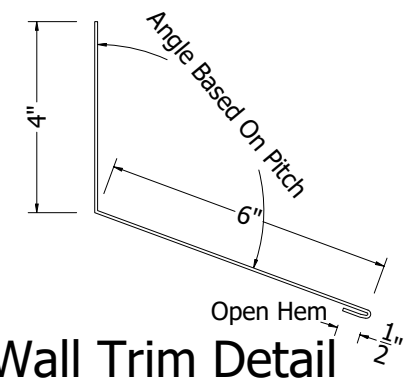

Counter Flashing Section
Scale 3"=1'

Isometric View

Outside Closure Foam

Counter Flashing

End Wall Trim Detail

942 Blanche Street
Jacksonville, FL 32204
(904)799-6499

This Page contains general application details.
Actual Installation may require additional items
based on good roofing practices

Description: Prima Tile
Counter Flashing Detail