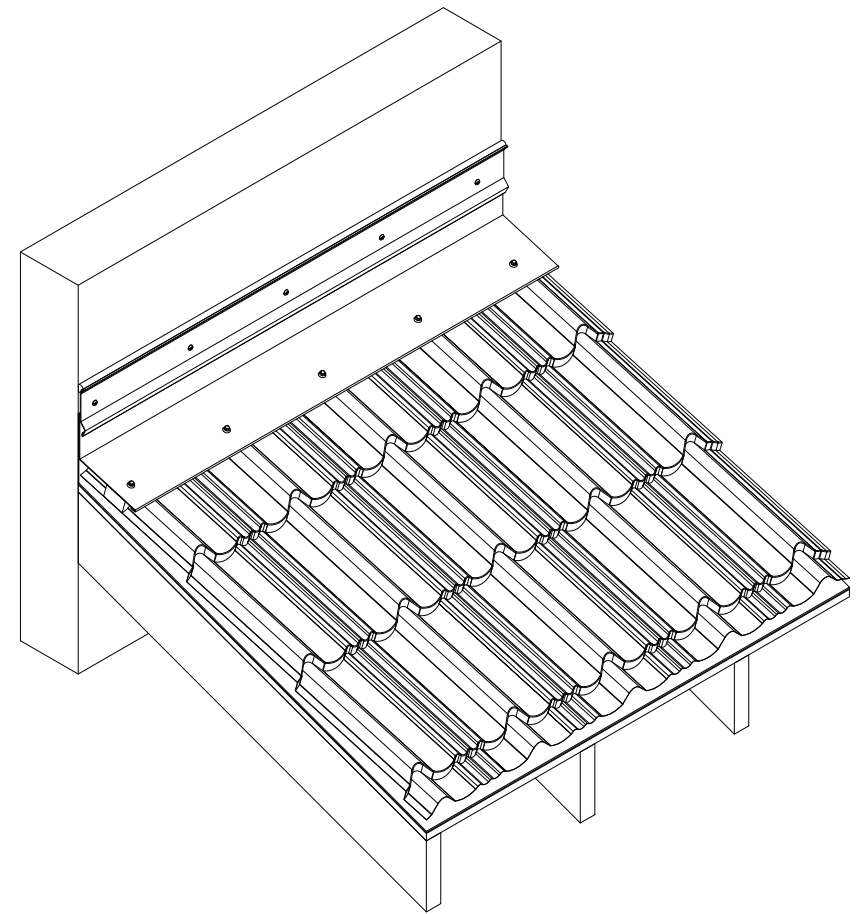

Counter Flashing Section
Scale 3"=1'

Isometric View

Outside Closure Foam

Counter Flashing

End Wall Trim Detail

942 Blanche Street
Jacksonville, FL 32204
(904)799-6499

This Page contains general application details.
Actual Installation may require additional items
based on good roofing practices

Description: Prima Tile
Counter Flashing Detail