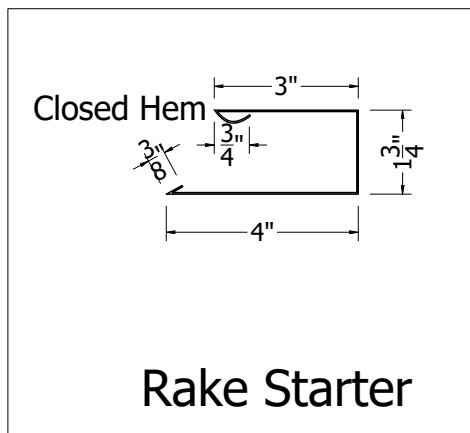

Isometric View

Rake Trim W/ Starter Section
Scale 3"=1'

Rake Starter

Rake Trim Detail

942 Blanche Street
Jacksonville, FL 32204
(904)799-6499

This Page contains general application details.
Actual Installation may require additional items
based on good roofing practices

Description: Classic Roll Tile
Rake Trim W/ Starter Detail