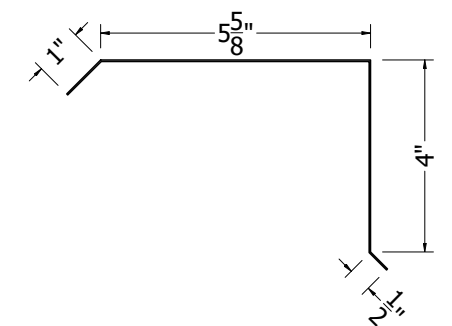

Isometric View

Rake Trim W/ Starter Section
Scale 3"=1'

Rake Starter

Rake Trim Detail

942 Blanche Street
Jacksonville, FL 32204
(904)799-6499

This Page contains general application details.
Actual Installation may require additional items
based on good roofing practices

Description: Classic Roll Tile
Rake Trim W/ Starter Detail