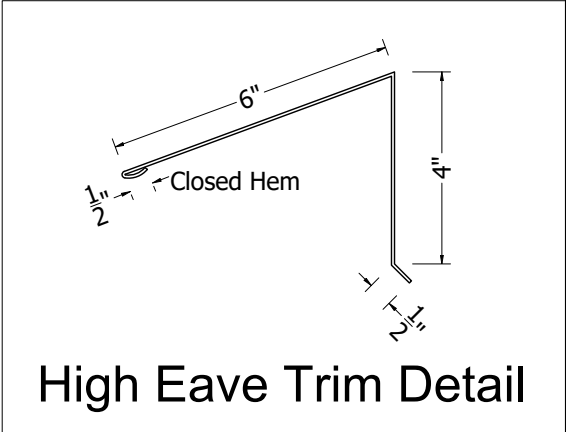

High Eave Trim Section
Scale 3"=1'

High Eave Trim Detail

942 Blanche Street
Jacksonville, FL 32204
(904)799-6499

This Page contains general application details.
Actual Installation may require additional items
based on good roofing practices

Description: Classic Roll Tile
High Eave Trim Flashing