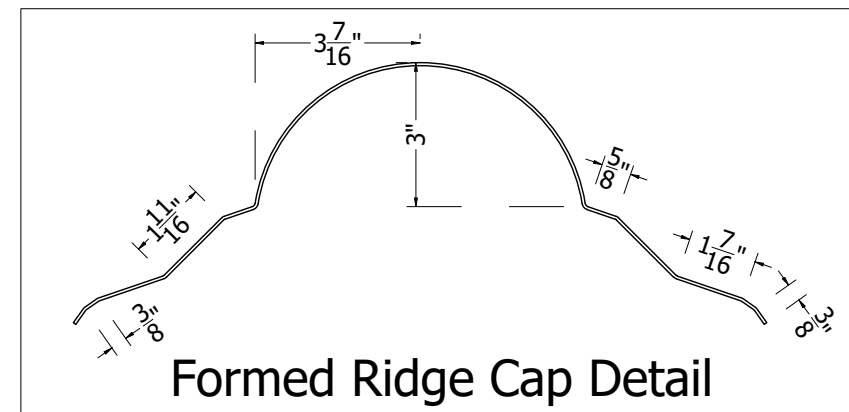

Isometric View

942 Blanche Street
Jacksonville, FL 32204
(904)799-6499

This Page contains general application details.
Actual Installation may require additional items
based on good roofing practices

Description: Classic Roll Tile
Formed Ridge Cap detail