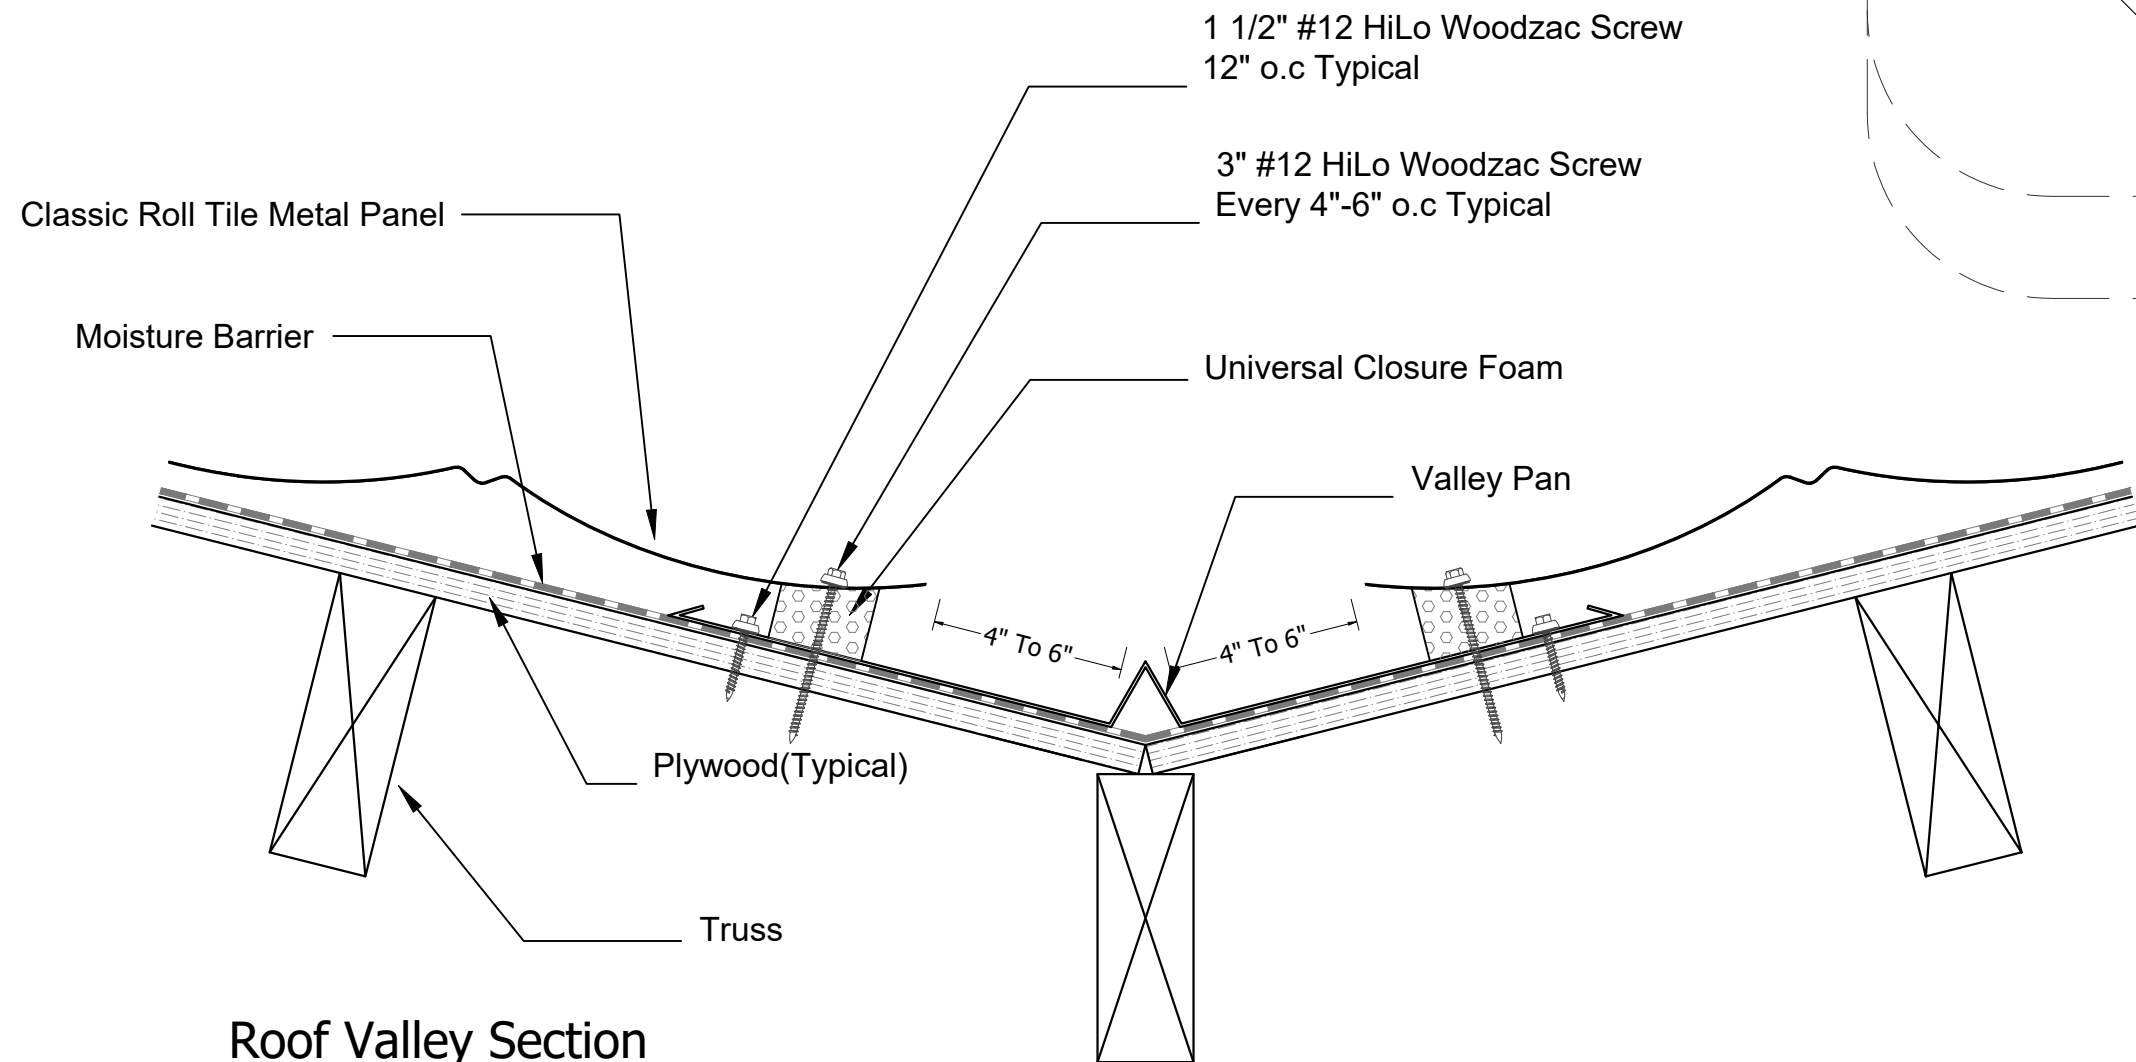

Isometric View

Roof Valley Section  
Scale 1.5"=1'

942 Blanche Street  
Jacksonville, FL 32204  
(904)799-6499

This Page contains general application details.  
Actual Installation may require additional items  
based on good roofing practices

Description: Classic Roll Tile  
Valley Flashing Detail