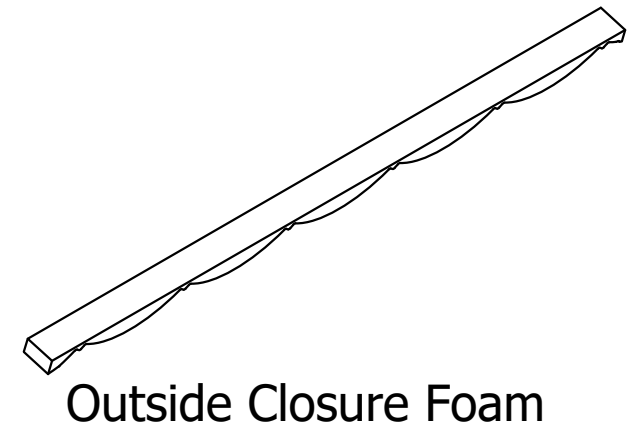

Isometric View

Outside Closure Foam

Step Ridge Cap Detail

942 Blanche Street
Jacksonville, FL 32204
(904)799-6499

This Page contains general application details.
Actual Installation may require additional items
based on good roofing practices

Description: Classic Roll Tile
Step Cap detail