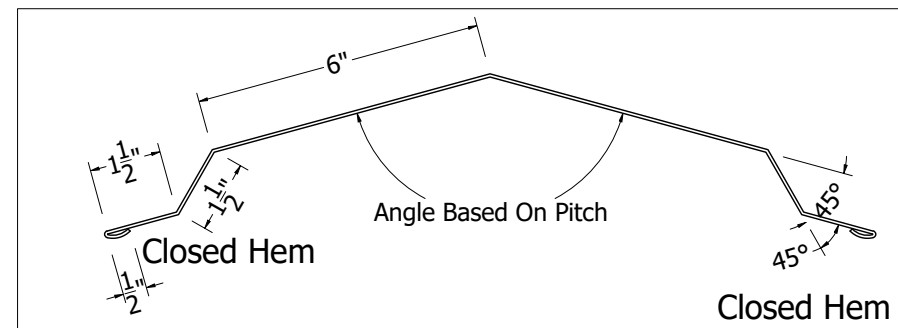

Isometric View

Outside Closure Foam

Step Ridge Cap Detail

942 Blanche Street
Jacksonville, FL 32204
(904)799-6499

This Page contains general application details.
Actual Installation may require additional items
based on good roofing practices

Description: Classic Roll Tile
Step Cap detail