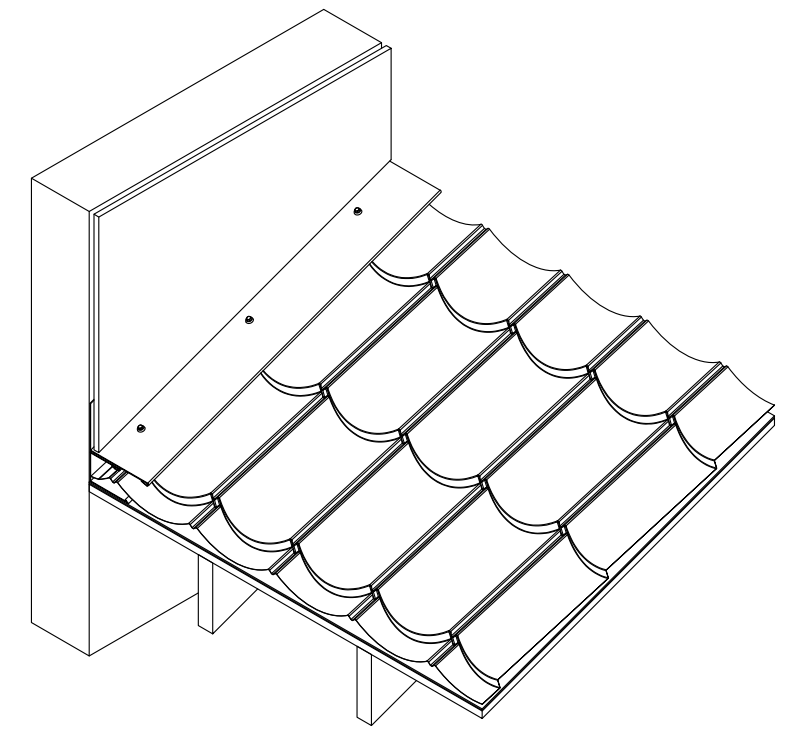

Sidewall Trim Section  
Scale 3"=1'

Isometric View

Sidewall Trim

Sidewall Starter

942 Blanche Street  
Jacksonville, FL 32204  
(904)799-6499

This Page contains general application details.  
Actual Installation may require additional items  
based on good roofing practices

Description: Classic Roll Tile  
Sidewall Trim Detail