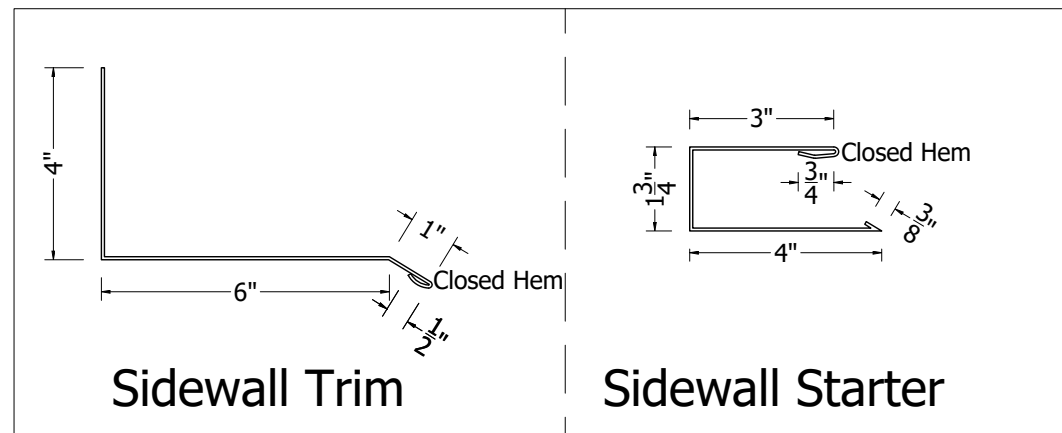

Sidewall Trim Section  
Scale 3"=1'

Isometric View

Sidewall Trim

Sidewall Starter

942 Blanche Street  
Jacksonville, FL 32204  
(904)799-6499

This Page contains general application details.  
Actual Installation may require additional items  
based on good roofing practices

Description: Classic Roll Tile  
Sidewall Trim Detail