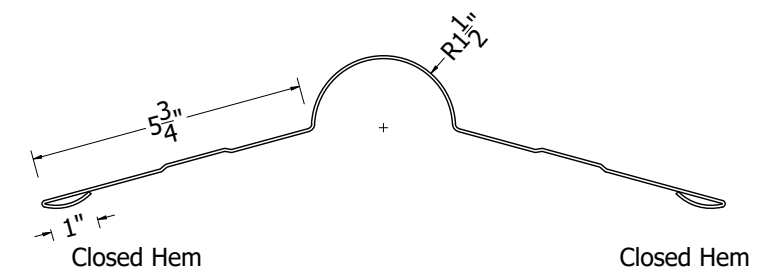

Isometric View

Outside Closure Foam

Rolled Ridge Cap Detail

942 Blanche Street  
Jacksonville, FL 32204  
(904)799-6499

This Page contains general application details.  
Actual Installation may require additional items  
based on good roofing practices

Description: Classic Roll Tile  
Rolled Ridge Cap Detail