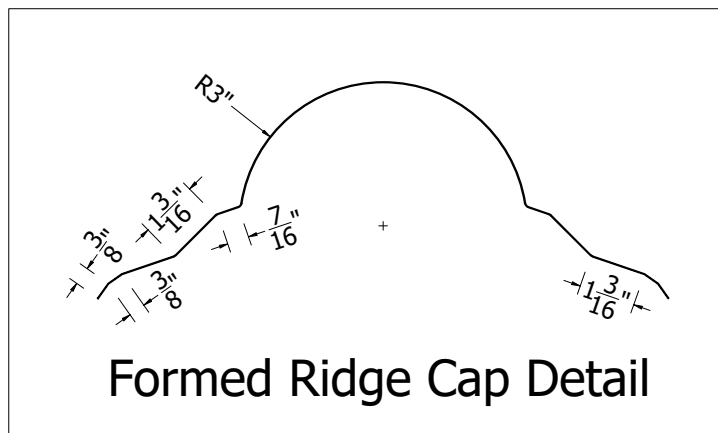

Roof Ridge Section
Scale 3"=1'

Isometric View

Formed Ridge Cap Detail

EZ Vent-N-Closure

Step Ridge Cap Detail

942 Blanche Street
Jacksonville, FL 32204
(904)799-6499

This Page contains general application details.
Actual Installation may require additional items
based on good roofing practices