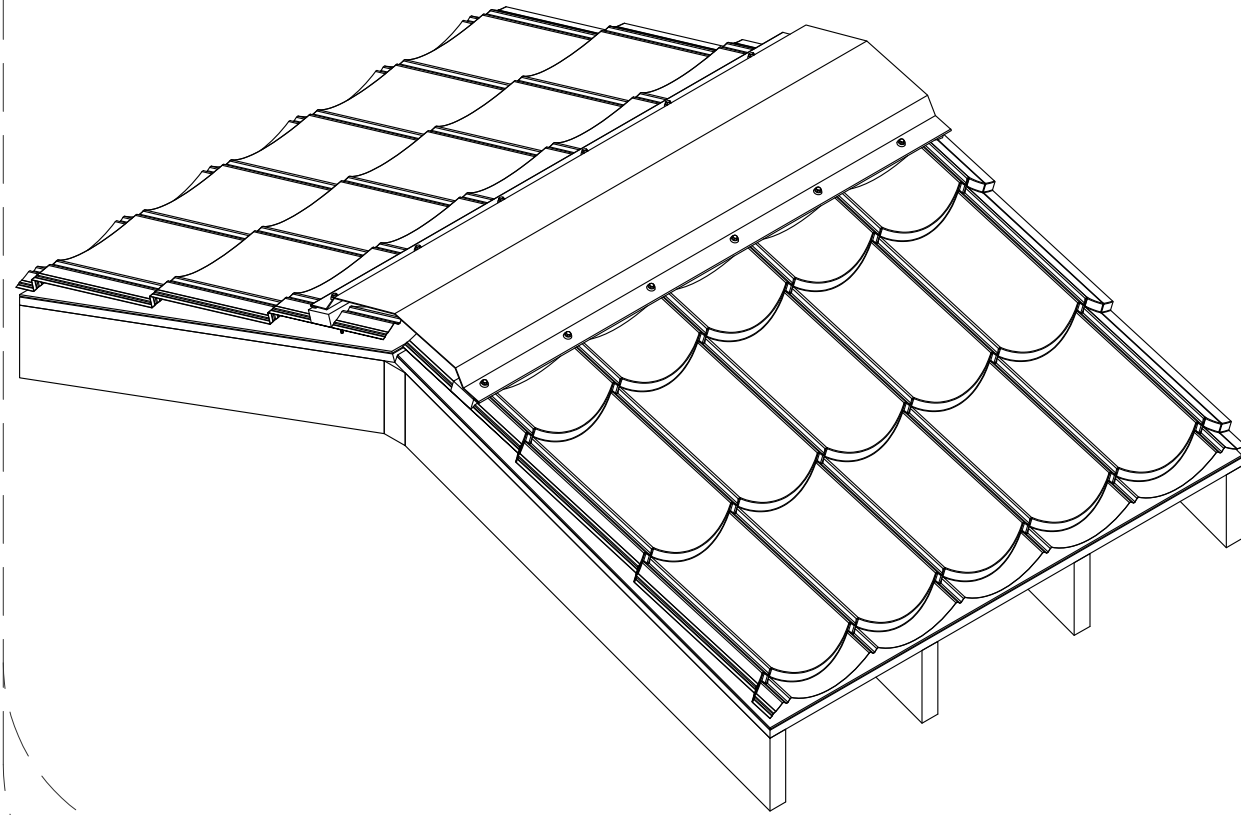

Roof Ridge Section
Scale 3"=1'

Isometric View

Formed Ridge Cap Detail

EZ Vent-N-Closure

Step Ridge Cap Detail

942 Blanche Street
Jacksonville, FL 32204
(904)799-6499

This Page contains general application details.
Actual Installation may require additional items
based on good roofing practices

Description: Classic Roll Tile
Ridge Ventilation