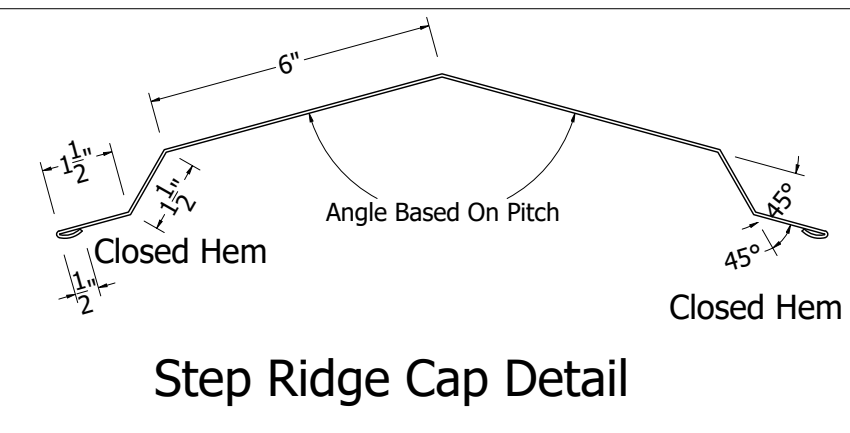

Roof Ridge Section
Scale 3"=1'

Isometric View

Formed Ridge Cap Detail

EZ Vent-N-Closure

Step Ridge Cap Detail

942 Blanche Street
Jacksonville, FL 32204
(904)799-6499

This Page contains general application details.
Actual Installation may require additional items
based on good roofing practices

Description: Classic Roll Tile
Ridge Ventilation