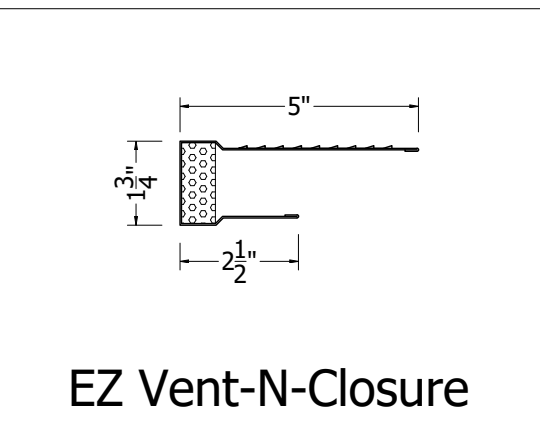

Roof Ridge Section
Scale 3"=1'

Isometric View

Formed Ridge Cap Detail

EZ Vent-N-Closure

Step Ridge Cap Detail

942 Blanche Street
Jacksonville, FL 32204
(904)799-6499

This Page contains general application details.
Actual Installation may require additional items
based on good roofing practices

Description: Classic Roll Tile
Ridge Ventilation