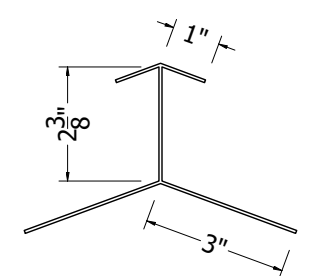

Isometric View

\* Note: Must Install Hip Trim At All Hip To Ridge Connections  
Hip Trim Flashing Are 4' Long

Hip Trim

942 Blanche Street  
Jacksonville, FL 32204  
(904)799-6499

This Page contains general application details.  
Actual Installation may require additional items  
based on good roofing practices

Description: Classic Roll Tile  
Hip To Ridge Connection Detail