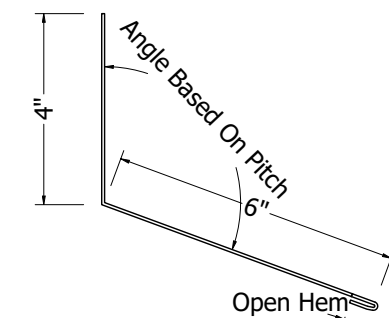

Reglet Flashing Detail
Scale 3"=1'

Isometric View

Outside Closure Foam

Closed Hem

Reglet Flashing

Open Hem

End Wall Trim Detail

942 Blanche Street
Jacksonville, FL 32204
(904)799-6499

This Page contains general application details.
Actual Installation may require additional items
based on good roofing practices

Description: Classic Roll Tile
Endwall Reglet Flashing Detail