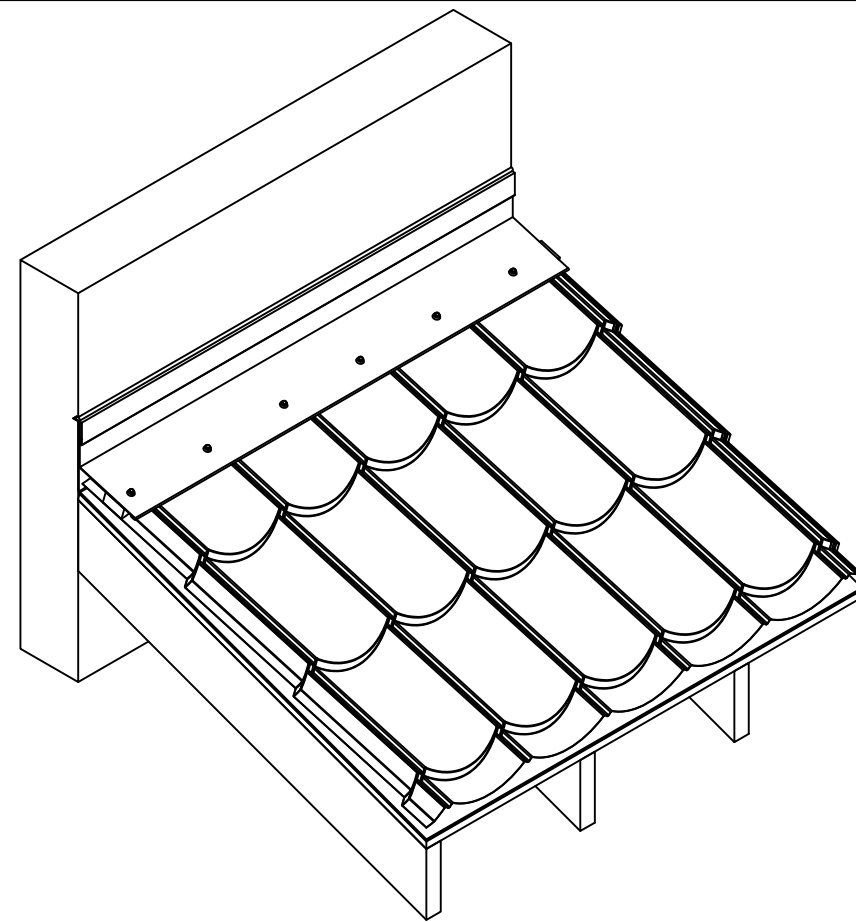

Reglet Flashing Detail
Scale 3"=1'

Isometric View

Outside Closure Foam

Closed Hem

Reglet Flashing

Open Hem

End Wall Trim Detail

942 Blanche Street
Jacksonville, FL 32204
(904)799-6499

This Page contains general application details.
Actual Installation may require additional items
based on good roofing practices

Description: Classic Roll Tile
Endwall Reglet Flashing Detail