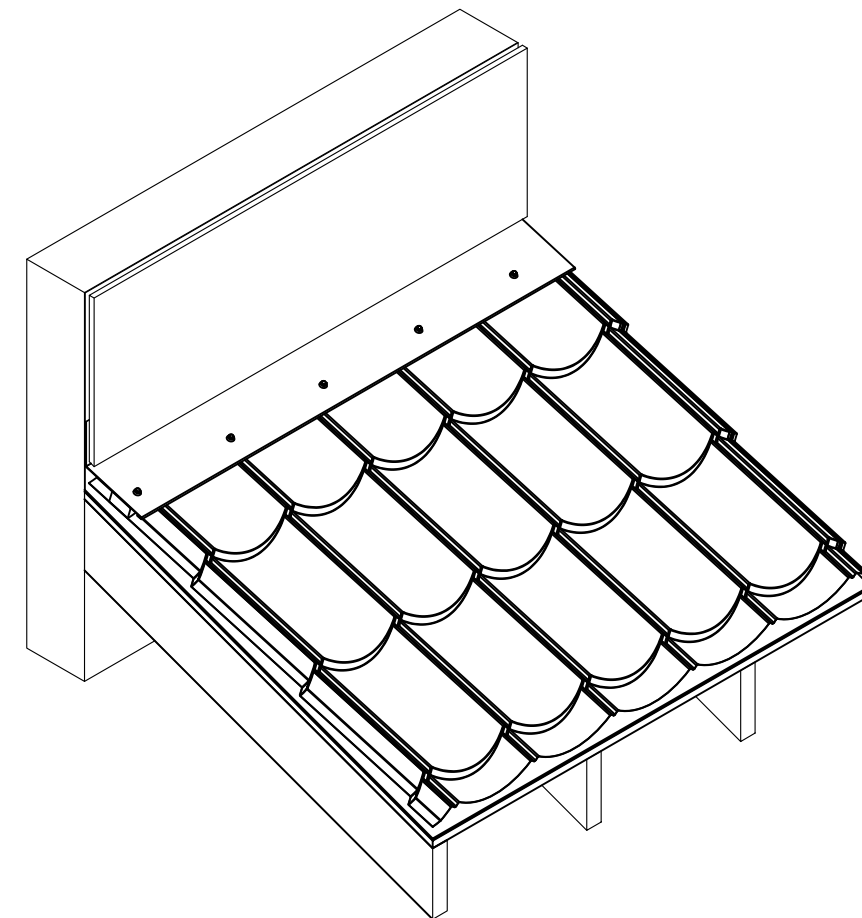

End Wall Section
Scale 3"=1'

Isometric View

Outside Closure Foam

End Wall Trim Detail

942 Blanche Street
Jacksonville, FL 32204
(904)799-6499

This Page contains general application details.
Actual Installation may require additional items
based on good roofing practices

Description: Classic Roll Tile
End Wall Trim Flashing