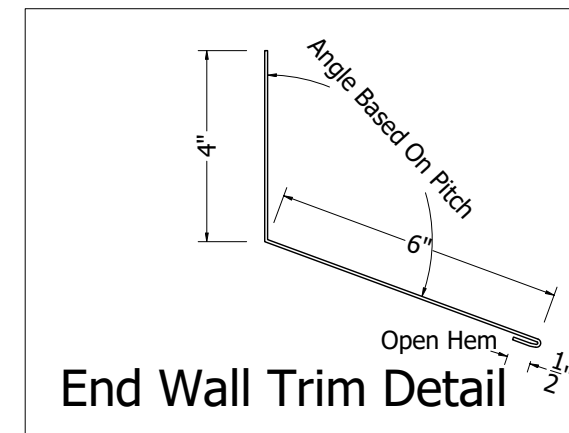

End Wall Section
Scale 3"=1'

Isometric View

Outside Closure Foam

End Wall Trim Detail

942 Blanche Street
Jacksonville, FL 32204
(904)799-6499

This Page contains general application details.
Actual Installation may require additional items
based on good roofing practices

Description: Classic Roll Tile
End Wall Trim Flashing