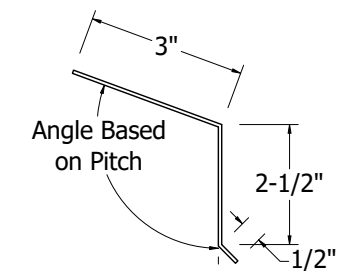

**Isometric View**

**Inside Closure Foam**

**Standard Eave Drip Detail**

942 Blanche Street  
Jacksonville, FL 32204  
(904)799-6499

This Page contains general application details.  
Actual Installation may require additional items  
based on good roofing practices

Description: Classic Roll Tile  
Eave Drip Detail