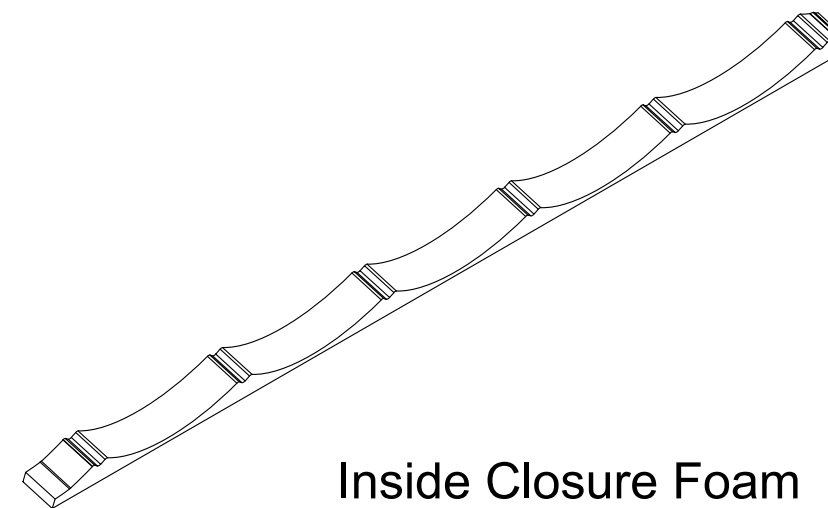

**Isometric View**

**Inside Closure Foam**

**Standard Eave Drip Detail**

942 Blanche Street  
Jacksonville, FL 32204  
(904)799-6499

This Page contains general application details.  
Actual Installation may require additional items  
based on good roofing practices

Description: Classic Roll Tile  
Eave Drip Detail