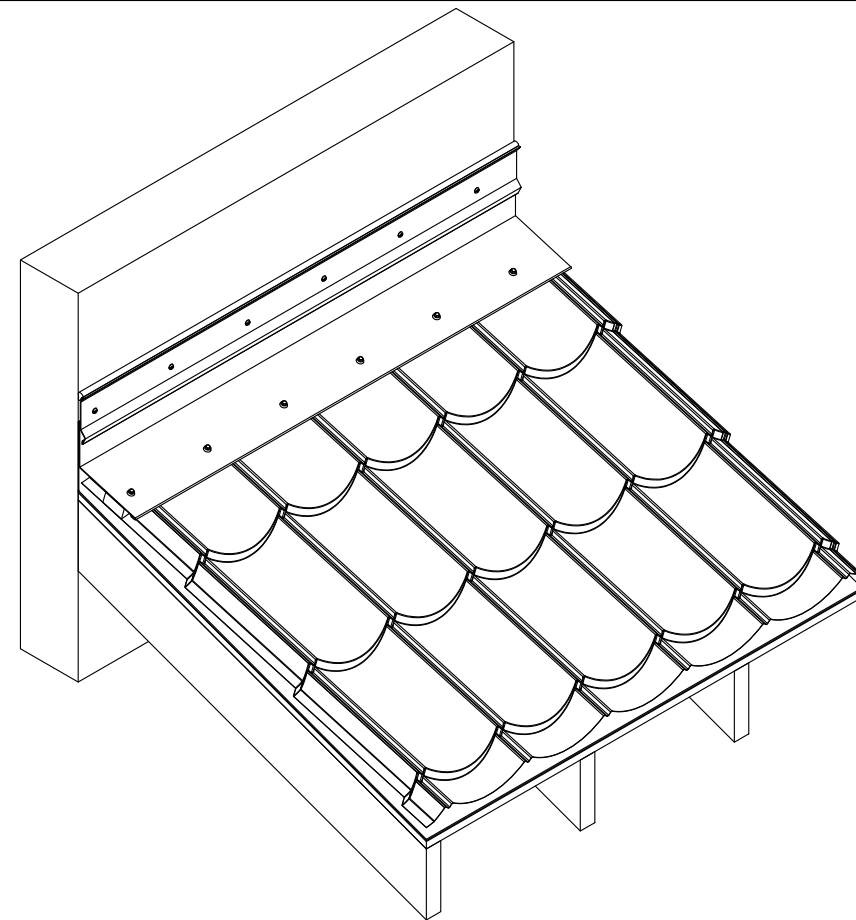

Counter Flashing Section
Scale 3"=1'

Isometric View

Outside Closure Foam

Counter Flashing

End Wall Trim Detail

942 Blanche Street
Jacksonville, FL 32204
(904)799-6499

This Page contains general application details.
Actual Installation may require additional items
based on good roofing practices

Description: Classic Roll Tile
Counter Flashing Detail