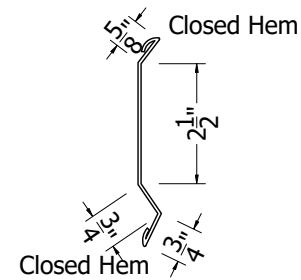

Counter Flashing Section
Scale 3"=1'

Isometric View

Outside Closure Foam

Counter Flashing

End Wall Trim Detail

942 Blanche Street
Jacksonville, FL 32204
(904)799-6499

This Page contains general application details.
Actual Installation may require additional items
based on good roofing practices

Description: Classic Roll Tile
Counter Flashing Detail