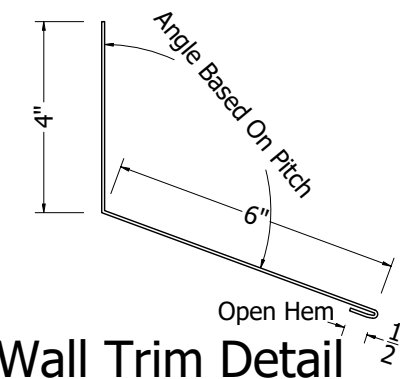

Counter Flashing Section
Scale 3"=1'

Isometric View

Outside Closure Foam

Counter Flashing

End Wall Trim Detail

942 Blanche Street
Jacksonville, FL 32204
(904)799-6499

This Page contains general application details.
Actual Installation may require additional items
based on good roofing practices

Description: Classic Roll Tile
Counter Flashing Detail