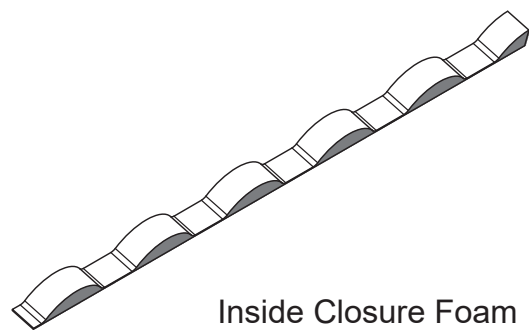

Eave Drip Detail
Scale 3"=1'

Isometric View

Inside Closure Foam

Standard Eave Drip Detail

942 Blanche Street
Jacksonville, FL 32204
(904)799-6499

This Page contains general application details.
Actual Installation may require additional items
based on good roofing practices

Description: Barrel Tile
Eave Drip Detail