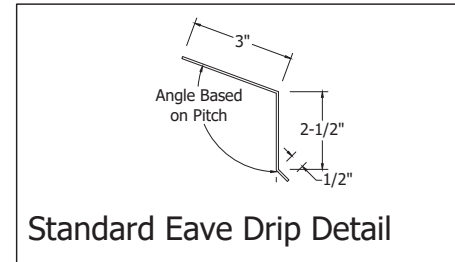

Eave Drip Detail
Scale 3"=1'

Isometric View

Inside Closure Foam

Standard Eave Drip Detail

942 Blanche Street
Jacksonville, FL 32204
(904)799-6499

This Page contains general application details.
Actual Installation may require additional items
based on good roofing practices

Description: Barrel Tile
Eave Drip Detail