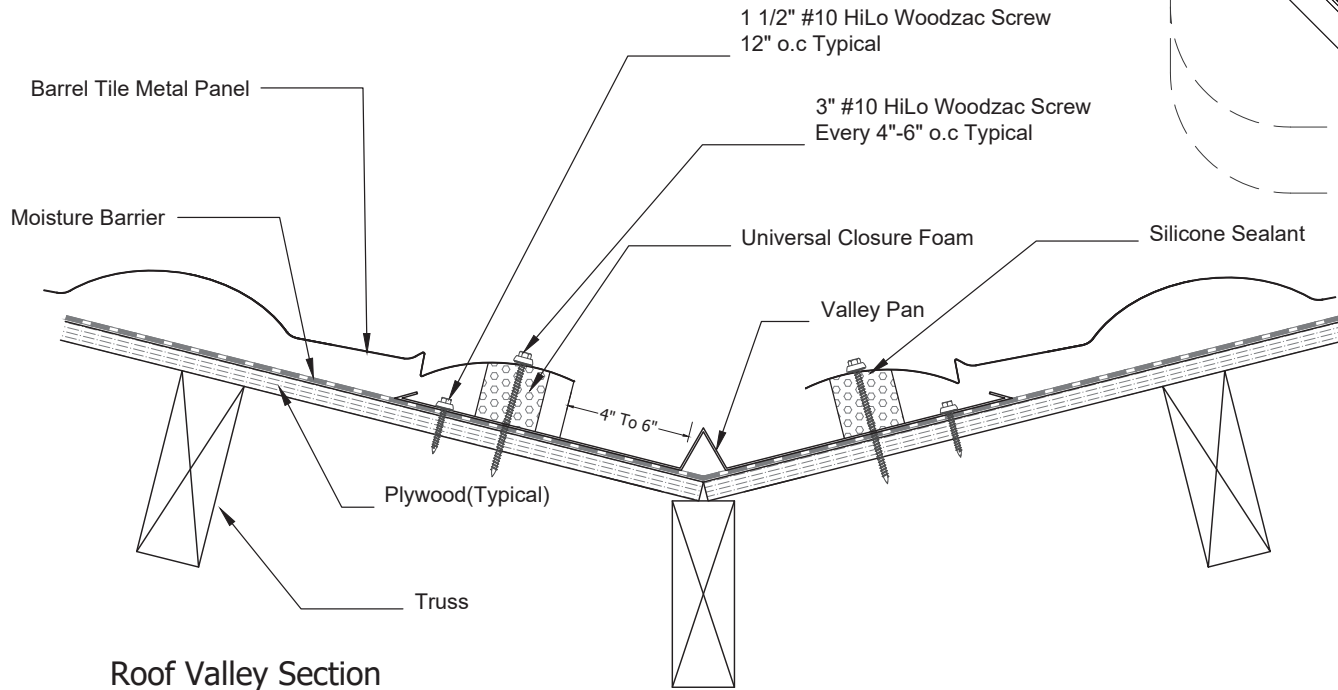

Isometric View

942 Blanche Street
Jacksonville, FL 32204
(904)799-6499

This Page contains general application details.
Actual Installation may require additional items
based on good roofing practices

Description: Barrel Tile
Valley Flashing Detail