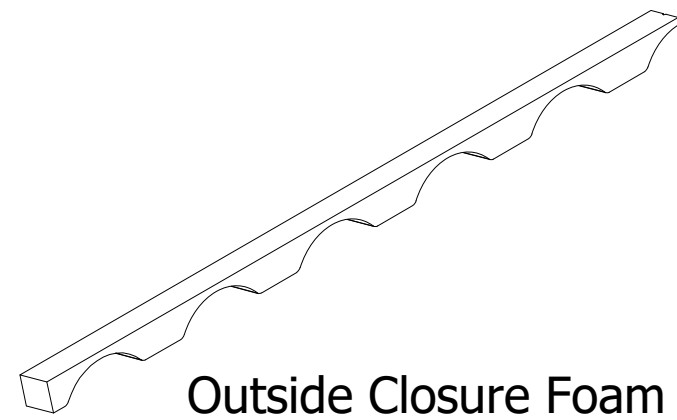

Isometric View

Step Ridge Cap Detail

942 Blanche Street
Jacksonville, FL 32204
(904)799-6499

This Page contains general application details.
Actual Installation may require additional items
based on good roofing practices

Description: Barrel Tile
Step Cap detail