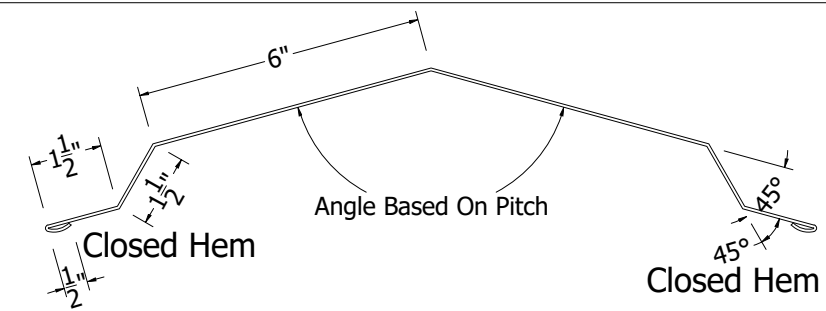

Isometric View

Step Ridge Cap Detail

942 Blanche Street
Jacksonville, FL 32204
(904)799-6499

This Page contains general application details.
Actual Installation may require additional items
based on good roofing practices

Description: Barrel Tile
Step Cap detail