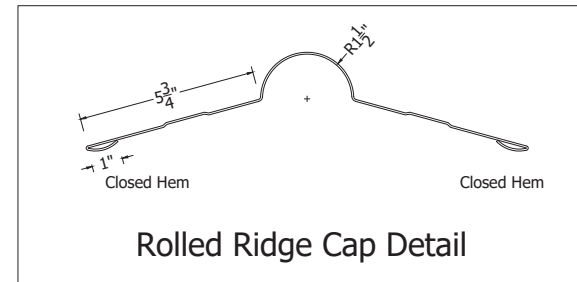

Isometric View

942 Blanche Street  
Jacksonville, FL 32204  
(904)799-6499

This Page contains general application details.  
Actual Installation may require additional items  
based on good roofing practices

Description: Barrel Tile  
Rolled Ridge Cap Detail