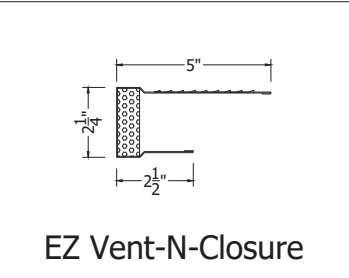

Roof Ridge Section
Scale 3"=1'

Isometric View

Formed Ridge Cap Detail

EZ Vent-N-Closure

Step Ridge Cap Detail

942 Blanche Street
Jacksonville, FL 32204
(904)799-6499

This Page contains general application details.
Actual Installation may require additional items
based on good roofing practices

Description: Barrel Tile
Ridge Ventilation