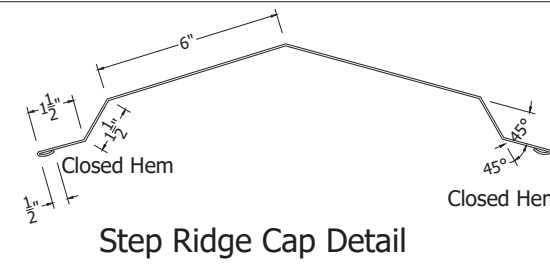

Roof Ridge Section
Scale 3"=1'

Isometric View

Formed Ridge Cap Detail

EZ Vent-N-Closure

Step Ridge Cap Detail

942 Blanche Street
Jacksonville, FL 32204
(904)799-6499

This Page contains general application details.
Actual Installation may require additional items
based on good roofing practices

Description: Barrel Tile
Ridge Ventilation