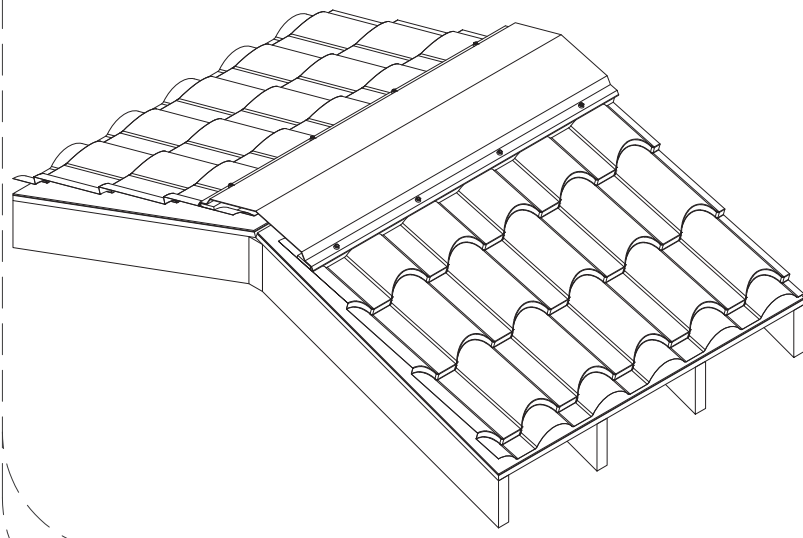

Roof Ridge Section
Scale 3"=1'

Isometric View

Formed Ridge Cap Detail

EZ Vent-N-Closure

Step Ridge Cap Detail

942 Blanche Street
Jacksonville, FL 32204
(904)799-6499

This Page contains general application details.
Actual Installation may require additional items
based on good roofing practices

Description: Barrel Tile
Ridge Ventilation