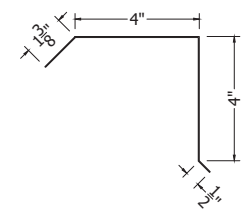

Isometric View

Rake Trim W/ Starter Section  
Scale 3"=1'

Rake Starter

Rake Trim Detail

942 Blanche Street  
Jacksonville, FL 32204  
(904)799-6499

This Page contains general application details.  
Actual Installation may require additional items  
based on good roofing practices

Description: Barrel Tile  
Rake Trim W/ Starter Detail