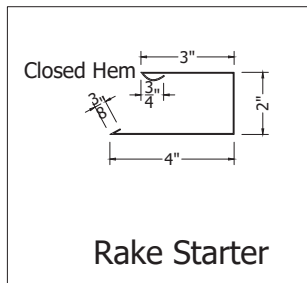

Isometric View

Rake Trim W/ Starter Section  
Scale 3"=1'

Rake Starter

Rake Trim Detail

942 Blanche Street  
Jacksonville, FL 32204  
(904)799-6499

This Page contains general application details.  
Actual Installation may require additional items  
based on good roofing practices

Description: Barrel Tile  
Rake Trim W/ Starter Detail