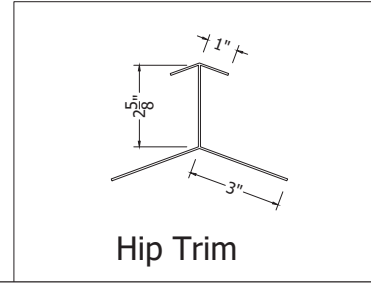

\* Note: Must Install Hip Trim At All Hip To Ridge Connections  
Hip Trim Flashing Are 4' Long

942 Blanche Street  
Jacksonville, FL 32204  
(904)799-6499

This Page contains general application details.  
Actual Installation may require additional items  
based on good roofing practices

Description: Barrel Tile  
Hip To Ridge Connection Detail