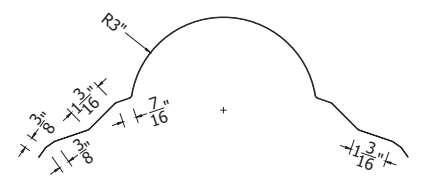

Isometric View

Outside Closure Foam

Formed Ridge Cap Detail

942 Blanche Street
Jacksonville, FL 32204
(904)799-6499

This Page contains general application details.
Actual Installation may require additional items
based on good roofing practices

Description: Barrel Tile
Formed Cap detail