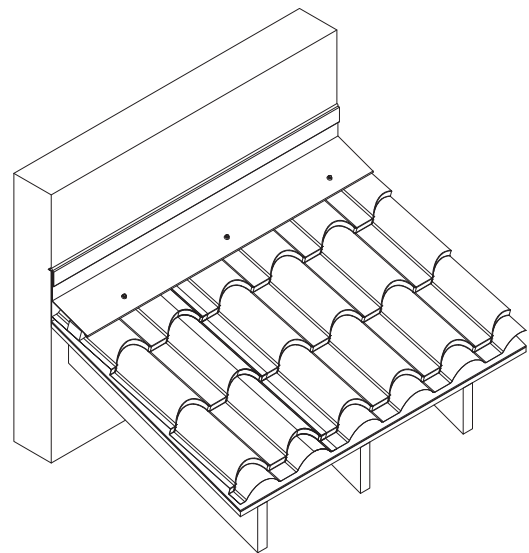

Reglet Flashing Detail
Scale 3"=1'

Isometric View

Outside Closure Foam

Closed Hem

Reglet Flashing

End Wall Trim Detail

942 Blanche Street
Jacksonville, FL 32204
(904)799-6499

This Page contains general application details.
Actual Installation may require additional items
based on good roofing practices

Description: Barrel Tile
Endwall Reglet Flashing Detail