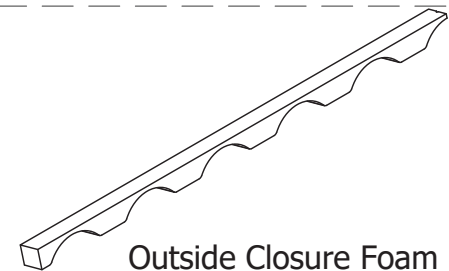

Reglet Flashing Detail
Scale 3"=1'

Isometric View

Outside Closure Foam

Closed Hem

Reglet Flashing

End Wall Trim Detail

942 Blanche Street
Jacksonville, FL 32204
(904)799-6499

This Page contains general application details.
Actual Installation may require additional items
based on good roofing practices

Description: Barrel Tile
Endwall Reglet Flashing Detail