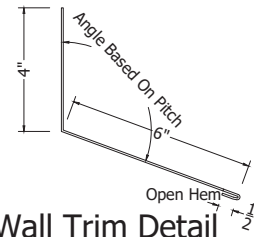

Reglet Flashing Detail
Scale 3"=1'

Isometric View

Outside Closure Foam

Closed Hem

Reglet Flashing

End Wall Trim Detail

942 Blanche Street
Jacksonville, FL 32204
(904)799-6499

This Page contains general application details.
Actual Installation may require additional items
based on good roofing practices

Description: Barrel Tile
Endwall Reglet Flashing Detail