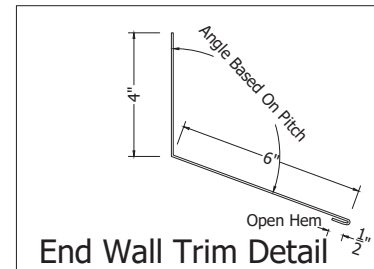

End Wall Section
Scale 3" = 1'

Isometric View

Outside Closure Foam

End Wall Trim Detail

942 Blanche Street
Jacksonville, FL 32204
(904)799-6499

This Page contains general application details.
Actual Installation may require additional items
based on good roofing practices

Description: Barrel Tile
End Wall Trim Flashing