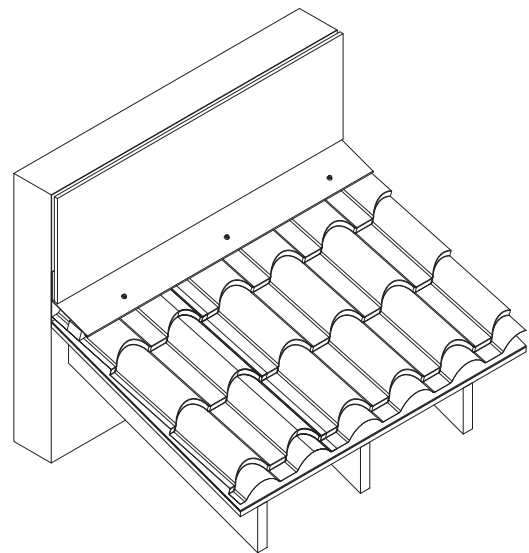

End Wall Section
Scale 3" = 1'

Isometric View

Outside Closure Foam

End Wall Trim Detail

942 Blanche Street
Jacksonville, FL 32204
(904)799-6499

This Page contains general application details.
Actual Installation may require additional items
based on good roofing practices

Description: Barrel Tile
End Wall Trim Flashing